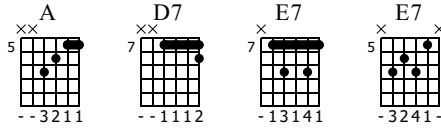

BLUES ROCK

Guitare Loisirs

Standard tuning

Moderate ♩ = 90

S-Gt

Musical notation for measures 1-4. The staff shows a melody in G major (one sharp) with a 4/4 time signature. Measure 1 starts with a triplet of eighth notes (G4, A4, B4) marked with a '3' and a bracket. Measure 2 has a repeat sign. Measure 3 has an 'A' chord above. Measure 4 has an 'A' chord above. The TAB below shows fret numbers for strings T, A, and B. Dynamic markings include 'f' and 'full' with arrows pointing to specific notes.

Musical notation for measures 5-8. Measure 5 has a 'D7' chord above. Measure 6 has a 'D7' chord above. Measure 7 has a 'D7' chord above. Measure 8 has a 'D7' chord above. The TAB below shows fret numbers for strings T, A, and B. Dynamic markings include 'full' with arrows pointing to specific notes.

Musical notation for measures 9-12. Measure 9 has an 'E7' chord above. Measure 10 has an 'E7' chord above. Measure 11 has an 'E7' chord above. Measure 12 has an 'E7' chord above. The TAB below shows fret numbers for strings T, A, and B. Dynamic markings include 'full' with arrows pointing to specific notes.